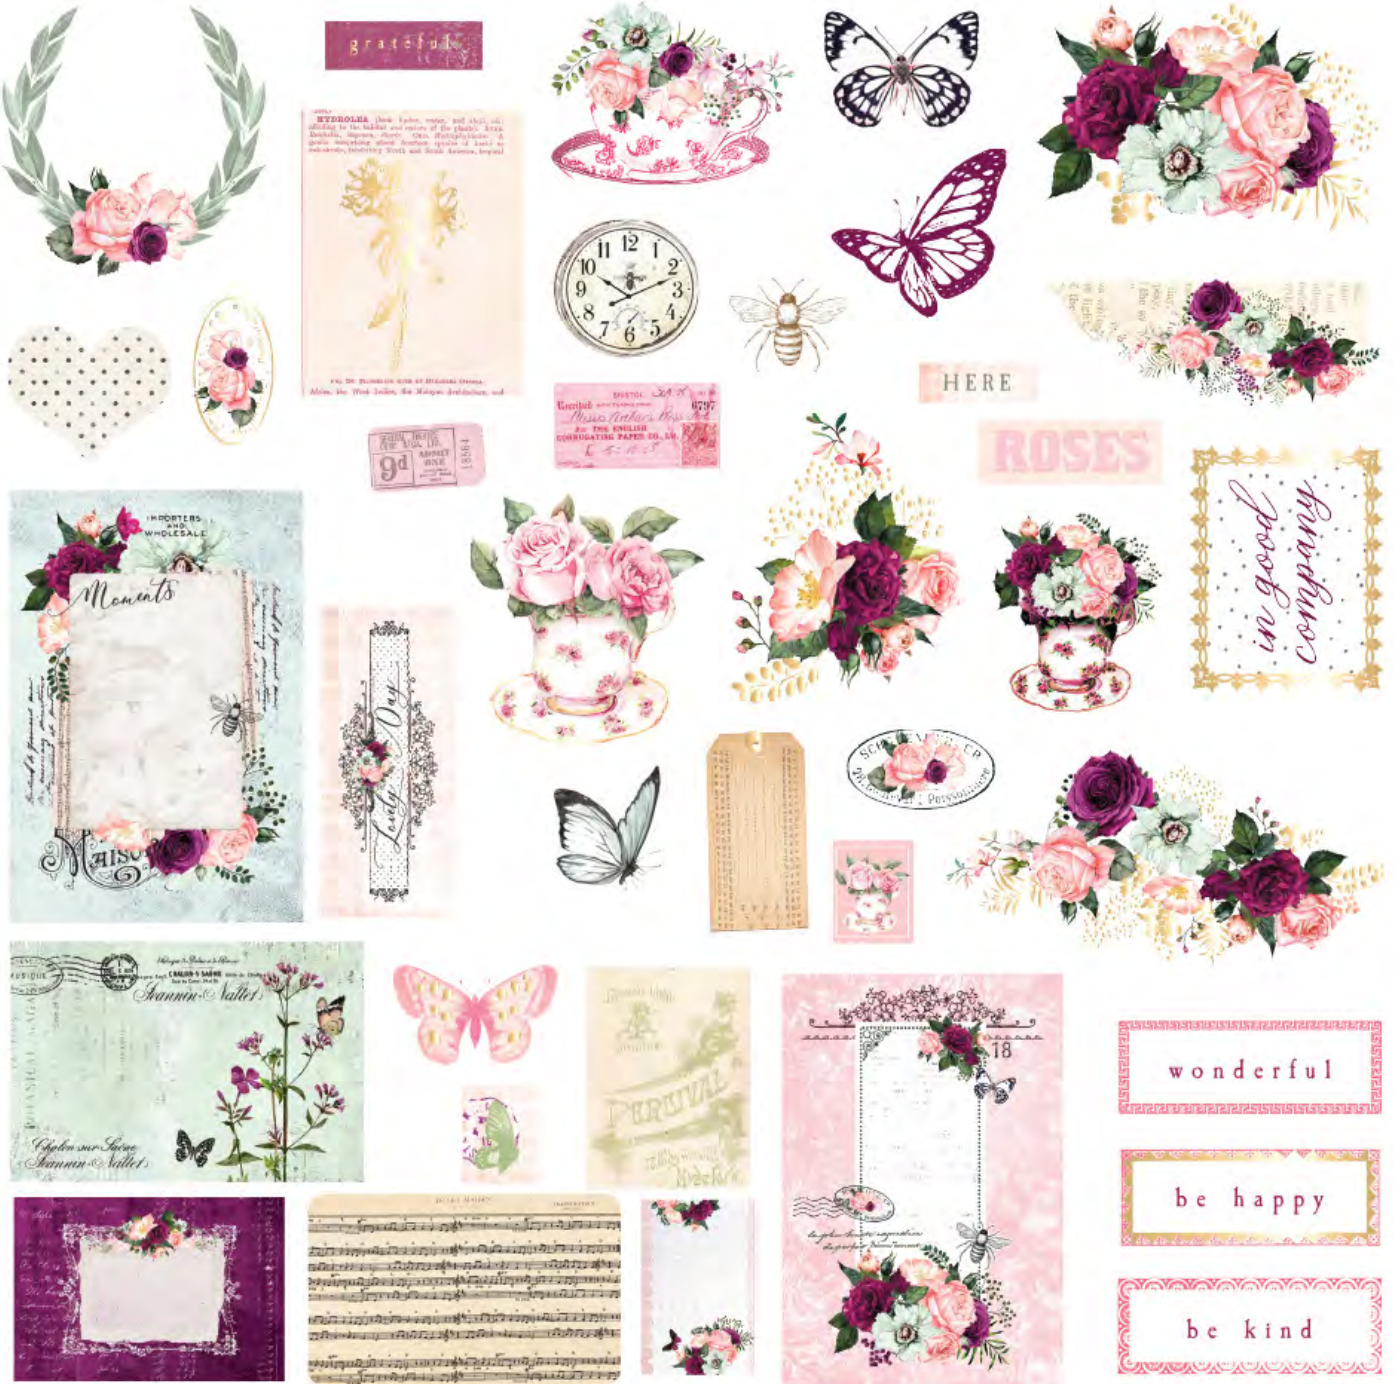

PRETTY MOSAIC EMBELLISHMENTS
FEATURING EPHEMERA, GEMS, FLOWERS AND MORE. MINIMUM 6 EACH.

A 642228 PRETTY MOSAIC EPHEMERA
DETAILS 38 EPHEMERA PIECES WITH FOIL