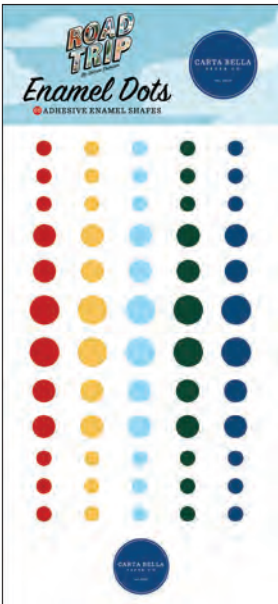

CBRT151014 | 12 x 12 ELEMENT STICKER

CBRT151023 | 6X6 PAPER PAD

CBRT151015 | SOLIDS KIT

Coordinating Solids

CBRT151017 | NAVY/YELLOW

CBRT151018 | RED/BLUE

CBRT151019 | GREEN/CREAM

CBRT151024 | EPHEMERA

CBRT151025 | FRAMES & TAGS

CBRT151027 | WASHI TAPE - 66 ROAD SIGN

CBRT151021 |
6 x 13 CHIPBOARD
ACCENTS

CBRT151022 |
6 x 13 CHIPBOARD
PHRASES

CBRT151065 |
6 x 13 CHIPBOARD
FRAMES

CBRT151029 | STICKER BOOK

CBRT151028 | ENAMEL DOTS