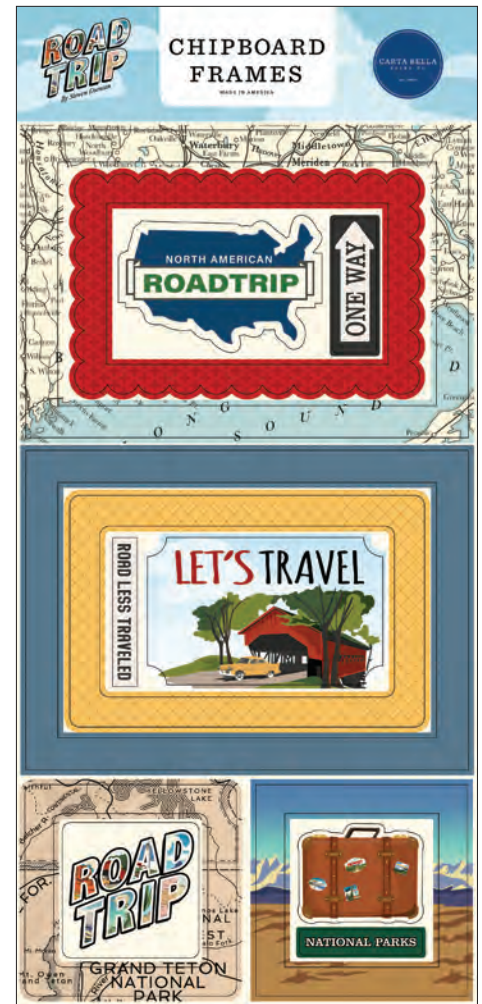

ROAD TRIP

By Steven Duncan

ROAD TRIP COLLECTION KIT
ITEM# CBRT151016

BELLAPAPER.COM
AMERICA

CARTA BELLA PAPER COMPANY
MAKERS OF FINE, HIGH-QUALITY TEXTURED PAPERS
KIT CONTAINS: TWELVE 12X12 DOUBLE-SIDED TEXTURED PAPERS | 12X12 ELEMENT STICKER SHEET
CARTA BELLA PAPER COMPANY, LLC COPYRIGHT © 2022

CBRT151016 | 12 x 12 ROAD TRIP COLLECTION KIT

If some of your best memories (or future plans) involve hopping in a vehicle and cruising to a new and exciting destination, our new “Road Trip” collection is perfect for documenting your adventures! Maps, billboards, and car games are all important aspects of a road trip, and we’ve included plenty of those in this collection. You’ll also find iconic postcards and imagery on the papers and accessories! Regardless of your final landing spot, this collection will be the perfect addition to your suitcase!

CBRT151025 | FRAMES & TAGS

CBRT151027 | WASHI TAPE - 66 ROAD SIGN

CBRT151021 |
6 x 13 CHIPBOARD
ACCENTS

CBRT151022 |
6 x 13 CHIPBOARD
PHRASES

CBRT151065 |
6 x 13 CHIPBOARD
FRAMES

CBRT151029 | STICKER BOOK

CBRT151028 | ENAMEL DOTS