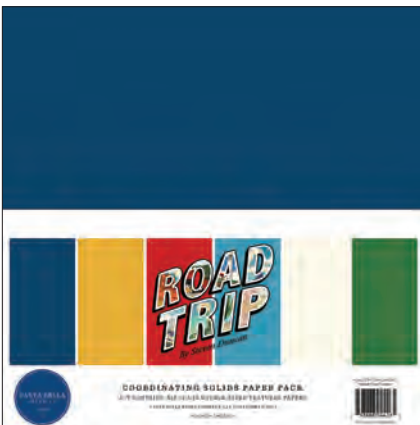

CBRT151015 | SOLIDS KIT