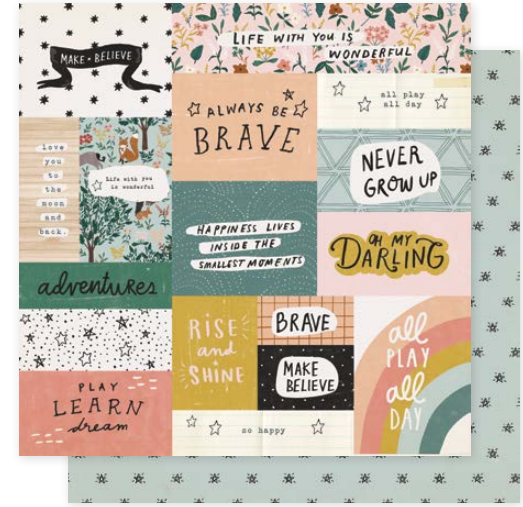

# MAGICAL☆FOREST

Enter a whimsical world with Crate Paper's playful collection, Magical Forest. Storybook style illustrations set an enchanted meadow scene for darling woodland animals and plants, and a sophisticated, neutral color palette is perfect for documenting those nostalgic memories. Childhood treasures like rainbows and kites combine with butterflies and dragonflies to create a Magical Forest for all your favorite moments.

**350996 SUNLIGHT**

**350997 WISHES**

**350998 CRITTERS**

**350999 MEADOW**

12x12 PAPERS

12 x 12.5 in | 1 pc

MAGICAL☆FOREST

351000 CHILDHOOD

351001 GARDEN

351002 ALWAYS

351003 WILDFLOWER

351004 LITTLE

351005 DISCOVER