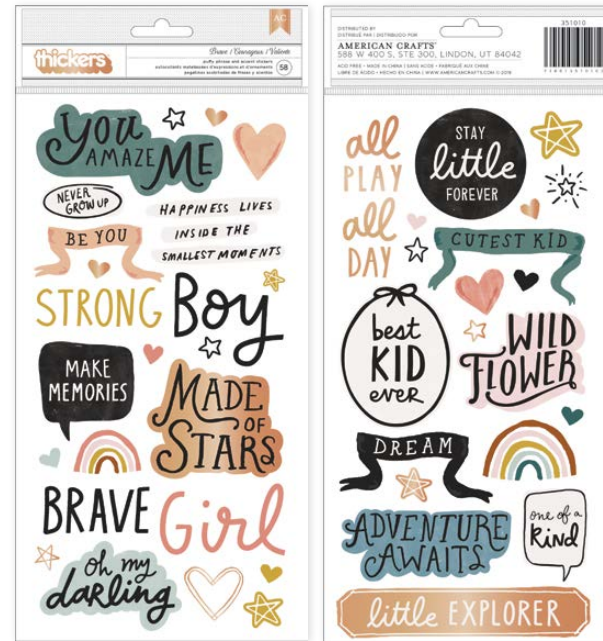

# MAGICAL☆FOREST

Enter a whimsical world with Crate Paper's playful collection, Magical Forest. Storybook style illustrations set an enchanted meadow scene for darling woodland animals and plants, and a sophisticated, neutral color palette is perfect for documenting those nostalgic memories. Childhood treasures like rainbows and kites combine with butterflies and dragonflies to create a Magical Forest for all your favorite moments.

## 351008 12X12 PAPER PAD

12 x 12.5 in | Single Side Cardstock Papers | 24 Designs | 48 pc

**351009 THICKERS - PARK**

5.625 x 12.75 in | Foam And Cardstock Stickers | 202 pc

**351010 THICKERS - BRAVE**

5.625 x 12.75 in | Matte Puffy Stickers | Copper Foil Finish | 58 pc

# MAGICAL☆FOREST

**351011 CHIPBOARD STICKERS**

12 x 12 in | Copper Glitter Accents | 67 pc

**351012 6x12 STICKERS**

5.625 x 12.75 in | Cardstock | Copper Accents | 82 pc