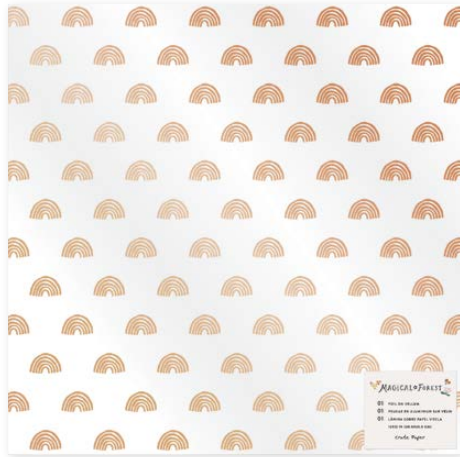

# MAGICAL☆FOREST

Enter a whimsical world with Crate Paper's playful collection, Magical Forest. Storybook style illustrations set an enchanted meadow scene for darling woodland animals and plants, and a sophisticated, neutral color palette is perfect for documenting those nostalgic memories. Childhood treasures like rainbows and kites combine with butterflies and dragonflies to create a Magical Forest for all your favorite moments.

**350996 SUNLIGHT**

**350997 WISHES**

**350998 CRITTERS**

**350999 MEADOW**

12x12 PAPERS

12 x 12.5 in | 1 pc

MAGICAL☆FOREST

351000 CHILDHOOD

351001 GARDEN

351002 ALWAYS

351003 WILDFLOWER

351004 LITTLE

351005 DISCOVER

## 351006 DREAMER

12 x 12 in | Specialty Paper With Copper Foil Accents  
Vellum | 1 pc