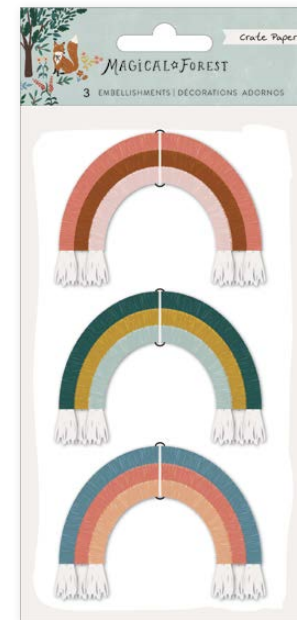

## 351013 PUFFY STICKERS

3.75 x 8 in | Matte Finish | 28 pc  
Min Qty 3 | Master Pack 300

FOX  
BUNNY

## 351016 PUFFY ALPHA STICKERS

3.75 x 8 in | Copper Foil Finish | 130 pc

**351022 EPHEMERA PACK**

3.75 x 8 in | Die-Cut Cardstock | Copper Foil Accents | 40 pc

**351014 RAINBOW EMBELLISHMENT**

3.75 x 8 in | White Cord And Colored Thread | 3 pc

**351018 WOOD CLOTHESPINS**  
3.75 x 5.5 in | Painted Wood Veneer | 4 pc

**351019 WASHI TAPE SET**  
2 x 5.5 x 2 in | Copper Foil | 8 pc | 46 yd total

**351017 FABRIC BOWS**  
3.75 x 8 in | 8 pc

**351023 ACRYLIC STAMPS**  
3.75 x8 in | Clear Acrylic | 15 pc