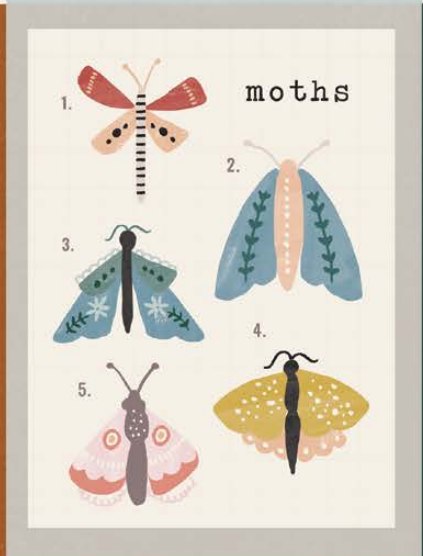

# MAGICAL☆FOREST

Enter a whimsical world with Crate Paper's playful collection, Magical Forest. Storybook style illustrations set an enchanted meadow scene for darling woodland animals and plants, and a sophisticated, neutral color palette is perfect for documenting those nostalgic memories. Childhood treasures like rainbows and kites combine with butterflies and dragonflies to create a Magical Forest for all your favorite moments.

# contents

Paper.....	03-05
Paper Pads.....	05
Thickers.....	06
Stickers.....	07-08
Embellishments.....	09-10
Boxed Cards.....	11

**12x12 PAPERS**

12 x 12.5 in | 1 pc

MAGICAL☆FOREST

**350994 WILLOW**

**350995 IMAGINARY**