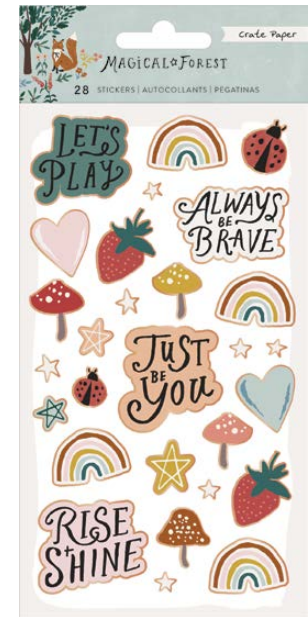

351013 PUFFY STICKERS

3.75 x 8 in | Matte Finish | 28 pc
Min Qty 3 | Master Pack 300

FOX
BUNNY