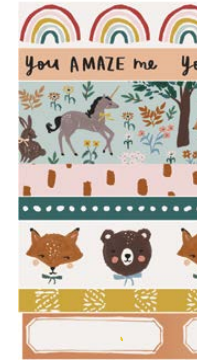

351019 WASHI TAPE SET
2 x 5.5 x 2 in | Copper Foil | 8 pc | 46 yd total