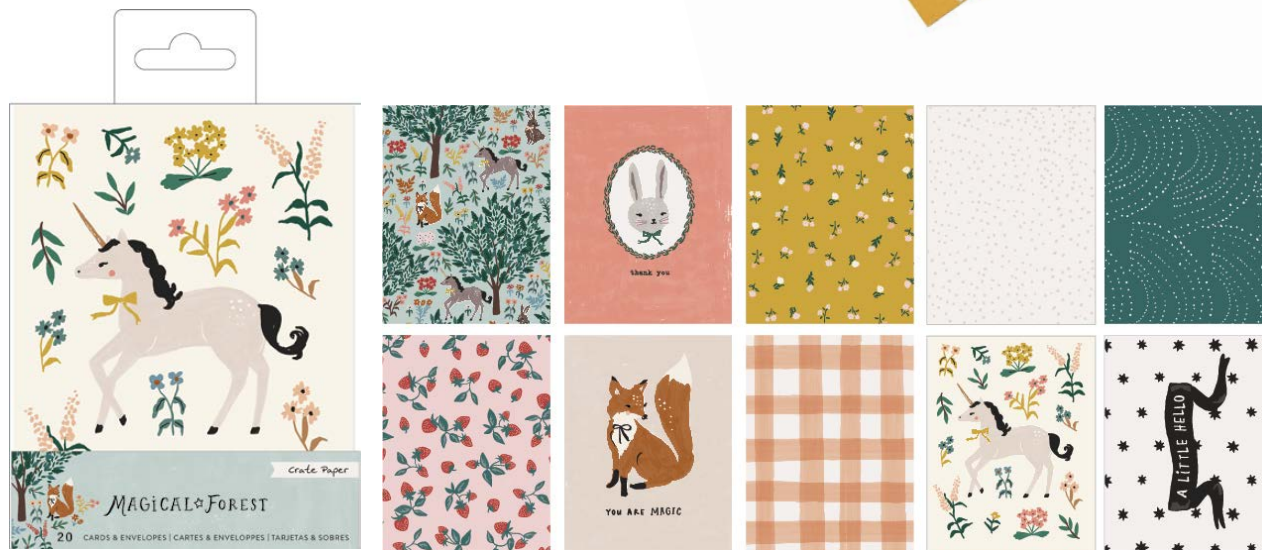

**351018 WOOD CLOTHESPINS**  
3.75 x 5.5 in | Painted Wood Veneer | 4 pc

**351019 WASHI TAPE SET**  
2 x 5.5 x 2 in | Copper Foil | 8 pc | 46 yd total

**351017 FABRIC BOWS**  
3.75 x 8 in | 8 pc

**351023 ACRYLIC STAMPS**  
3.75 x8 in | Clear Acrylic | 15 pc